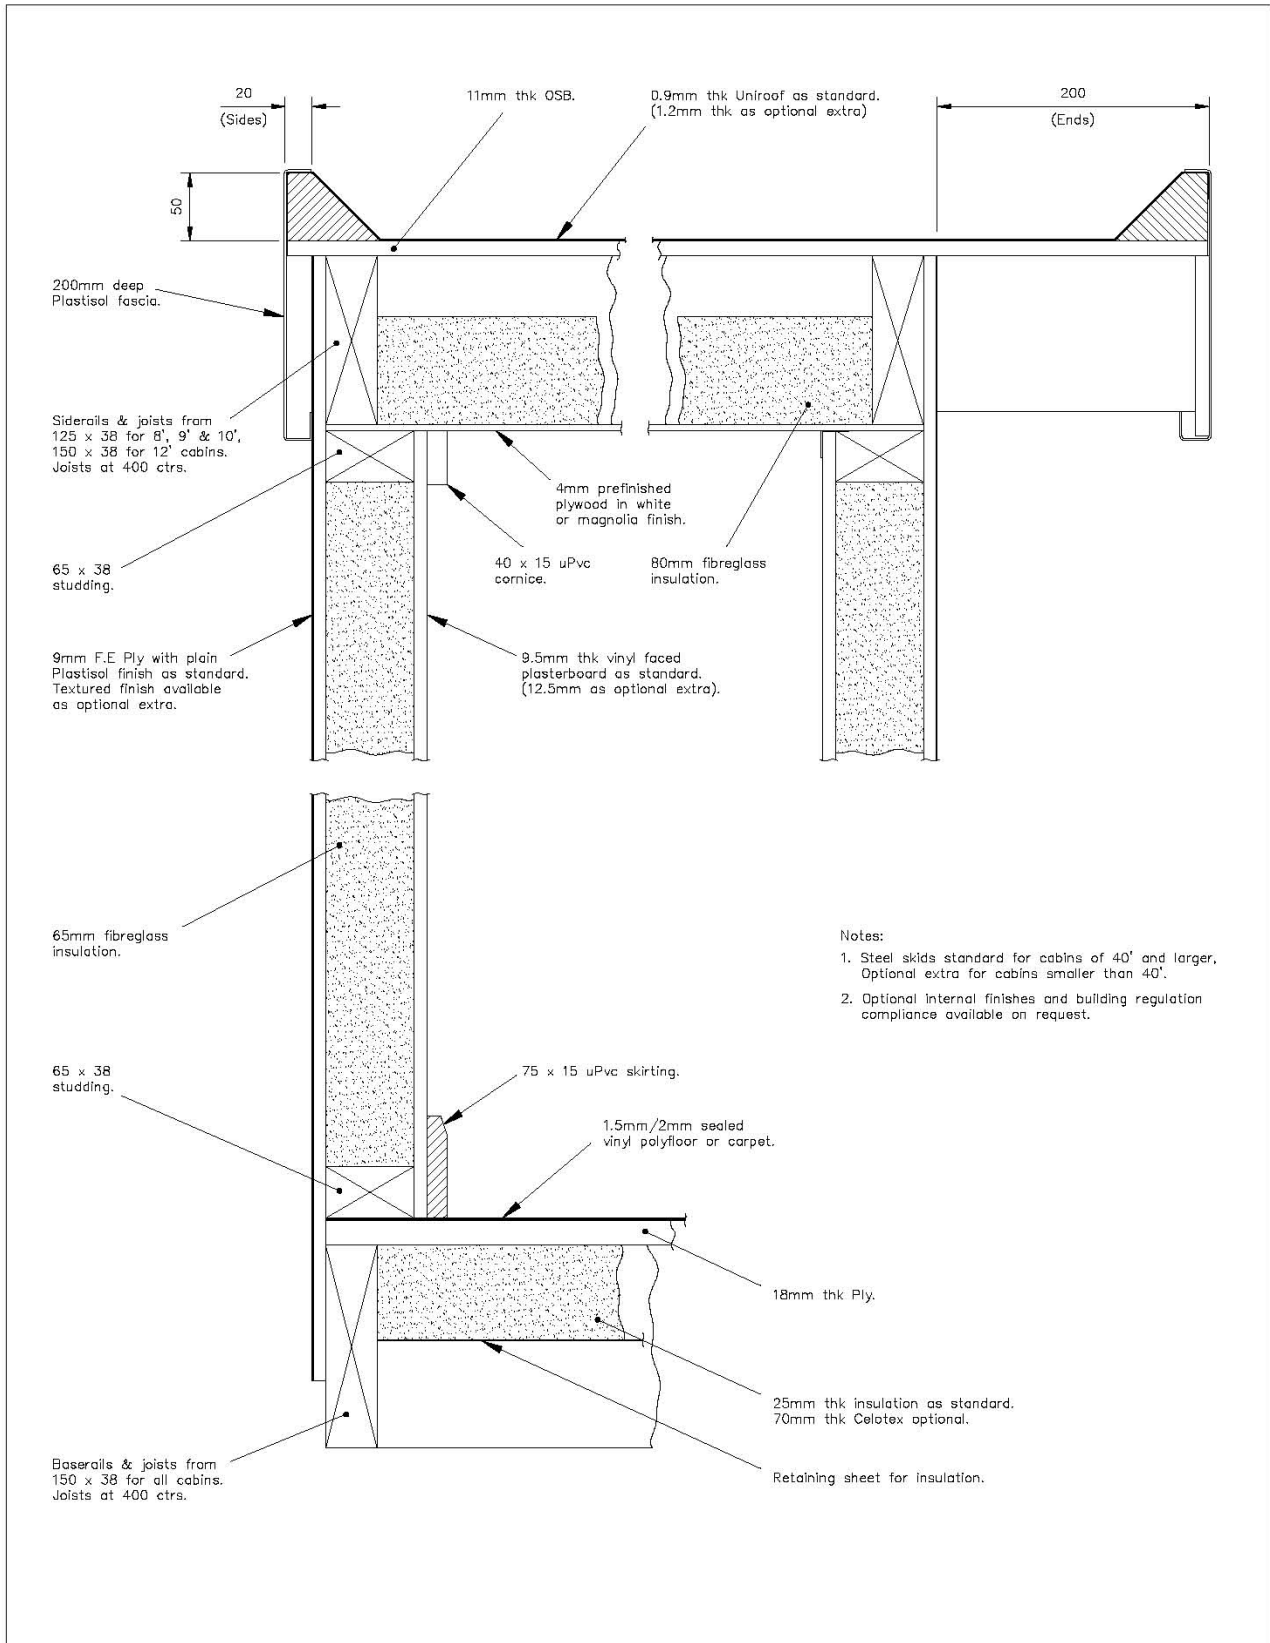

DRAWING STATUS		AMENDMENTS			portablespace	Project		JACK LEG CABIN	
1	☒ PRELIMINARY FOR INFORMATION ONLY	REV	AUTHOR	DATE		Title			
2	☐ ISSUED FOR APPROVAL					SECTIONAL DETAILS			
3	☐ CLIENT APPROVED					Date	Scale	Drawn By	
4	☐ ISSUED FOR CONSTRUCTION					31-08-08	1 : 5	S.J.B	
5	☐ AS BUILT					Drawing No.	Rev.		
6	☐				PS-JLC-01