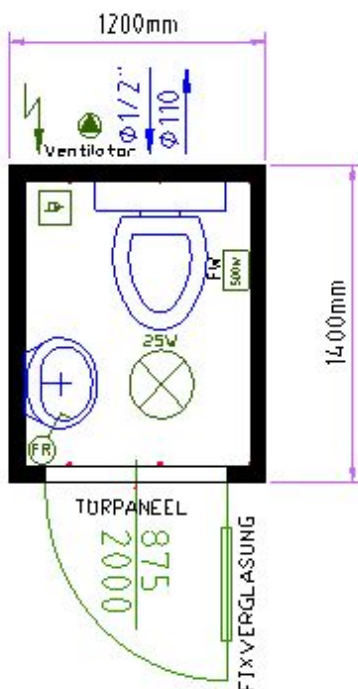

Steel Single WC

Cabin Type: Steel Toilet (WC & Basin)

Cabin Size: 5' x 4' (approx)

Colour: Standard Blue

Information:

Galvanised steel sheet, coated on both sides, as well as PU-foam heat and sound insulation of the walls and the cement bound chipboard floor plate guarantee an extremely long product life-span. They are fully equipped and immediately ready for use. Separate shower and toilet cabins in various sizes can also be supplied on request.

General

- ****NEW**** Single Toilet
- Steel construction
- Steel entrance door
- Stands on corner posts, no jacklegs req'd

Internal

- Sealed vinyl floor
- Wipe clean wall boards
- Insulated walls & ceiling
- 1no. WC, 1no. basin
- Lighting
- Extractor fan