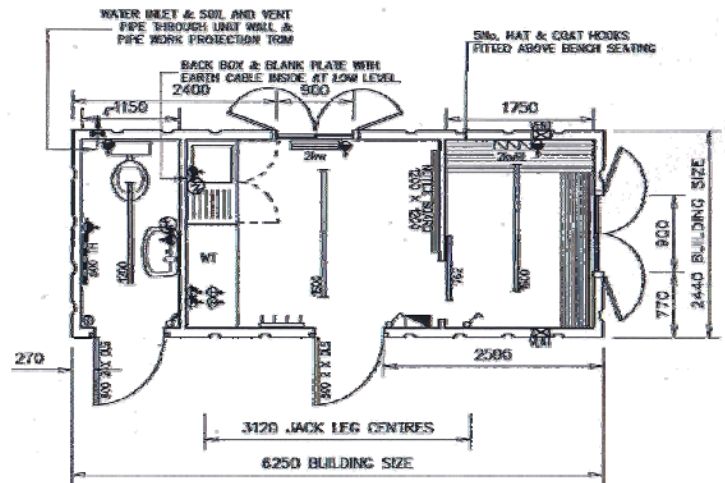

Steel Anti-Vandal

ALL-IN-1

(Canteen/Drying Room/Toilet)

Cabin Type: Steel Anti-Vandal

Cabin Size: 20' x 8'

Colour: Any Single Colour

Information:

General

- *NEW* - Built to order
- Sprayed any single colour of choice
- Steel anti-vandal construction
- 2 Steel external doors with deadlocking
- 2 Windows with secure steel shutters
- Stands on corner posts, no jacklegs required
- Electrically tested
- Stackable (with other 20'x8' units)

Internal

- Mains toilet area with basin & water heater
- Canteen area with sink, base unit, worktop & water heater
- Partitioned drying room area with fitted benches & high level fan heater
- Sealed vinyl floor
- Wipe clean wall boards
- Insulated walls & ceiling
- Sliding single glazed windows
- Fitted consumer unit
- Power points
- Fluorescent strip lighting
- Electric convector heater

Options

- Jacklegs +£275
- Staircase & Landing +£925
- 500gal Steel waste tank +£850

Further information & specifications available upon request.