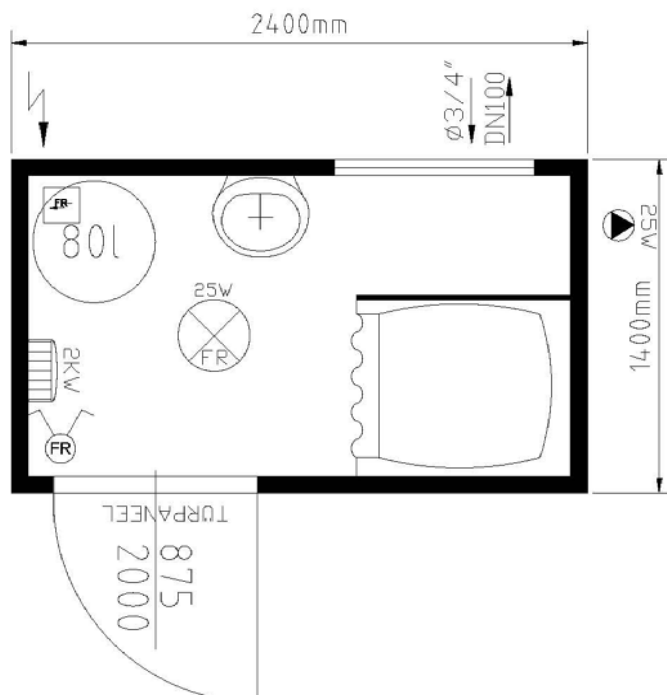

## Steel Shower

**Cabin Type:** Steel Shower (inc basin)

**Cabin Size:** 8' x 5' (approx)

**Colour:** Standard Blue

### Internal

- Sealed vinyl floor
- Wipe clean wall boards
- Insulated walls & ceiling
- 1no. Shower Cubicle 1no. basin
- Lighting
- Extractor fan

**Further information & specifications available upon request.**