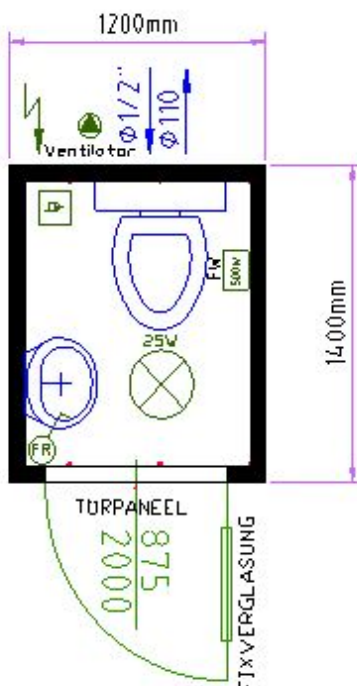

Steel Single WC

Cabin Type: Steel Toilet (WC & Basin)

Cabin Size: 5' x 4' (approx)

Colour: Standard Blue

Information:

Galvanised steel sheet, coated on both sides, as well as PU-foam heat and sound insulation of the walls and the cement bound chipboard floor plate guarantee an extremely long product life-span. They are fully equipped and immediately ready for use. Separate shower and toilet cabins in various sizes can also be supplied on request.

General

- ****NEW**** Single Toilet
- Steel construction
- Steel entrance door
- Stands on corner posts, no jacklegs req'd

Internal

- Sealed vinyl floor
- Wipe clean wall boards
- Insulated walls & ceiling
- 1no. WC, 1no. basin
- Lighting
- Extractor fan