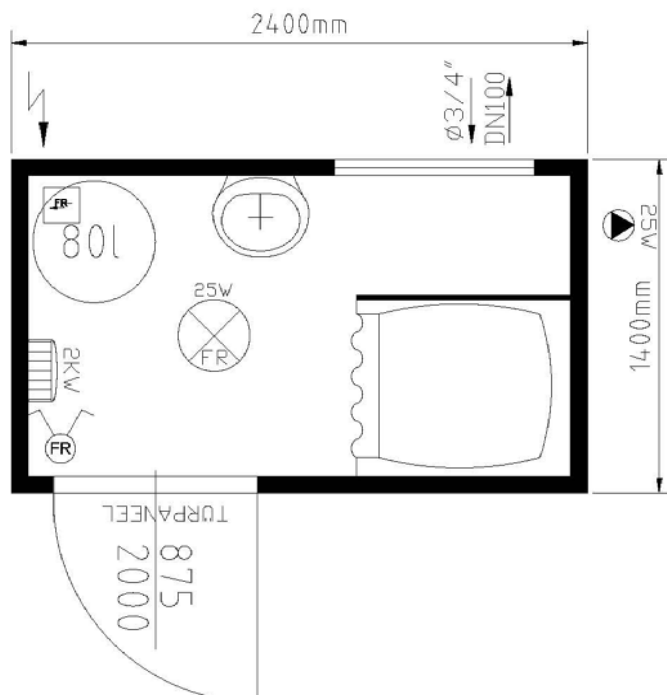

Steel Shower

Cabin Type: Steel Shower (inc basin)

Cabin Size: 8' x 5' (approx)

Colour: Standard Blue

Information:

Galvanised steel sheet, coated on both sides, as well as PU-foam heat and sound insulation of the walls and the cement bound chipboard floor plate guarantee an extremely long product life-span. They are fully equipped and immediately ready for use. Separate shower and toilet cabins in various sizes can also be supplied on request.

General

- ****NEW**** Single Shower
- Steel construction
- Steel entrance door
- Stands on corner posts, no jacklegs req'd

Internal

- Sealed vinyl floor
- Wipe clean wall boards
- Insulated walls & ceiling
- 1no. Shower Cubicle 1no. basin
- Lighting
- Extractor fan