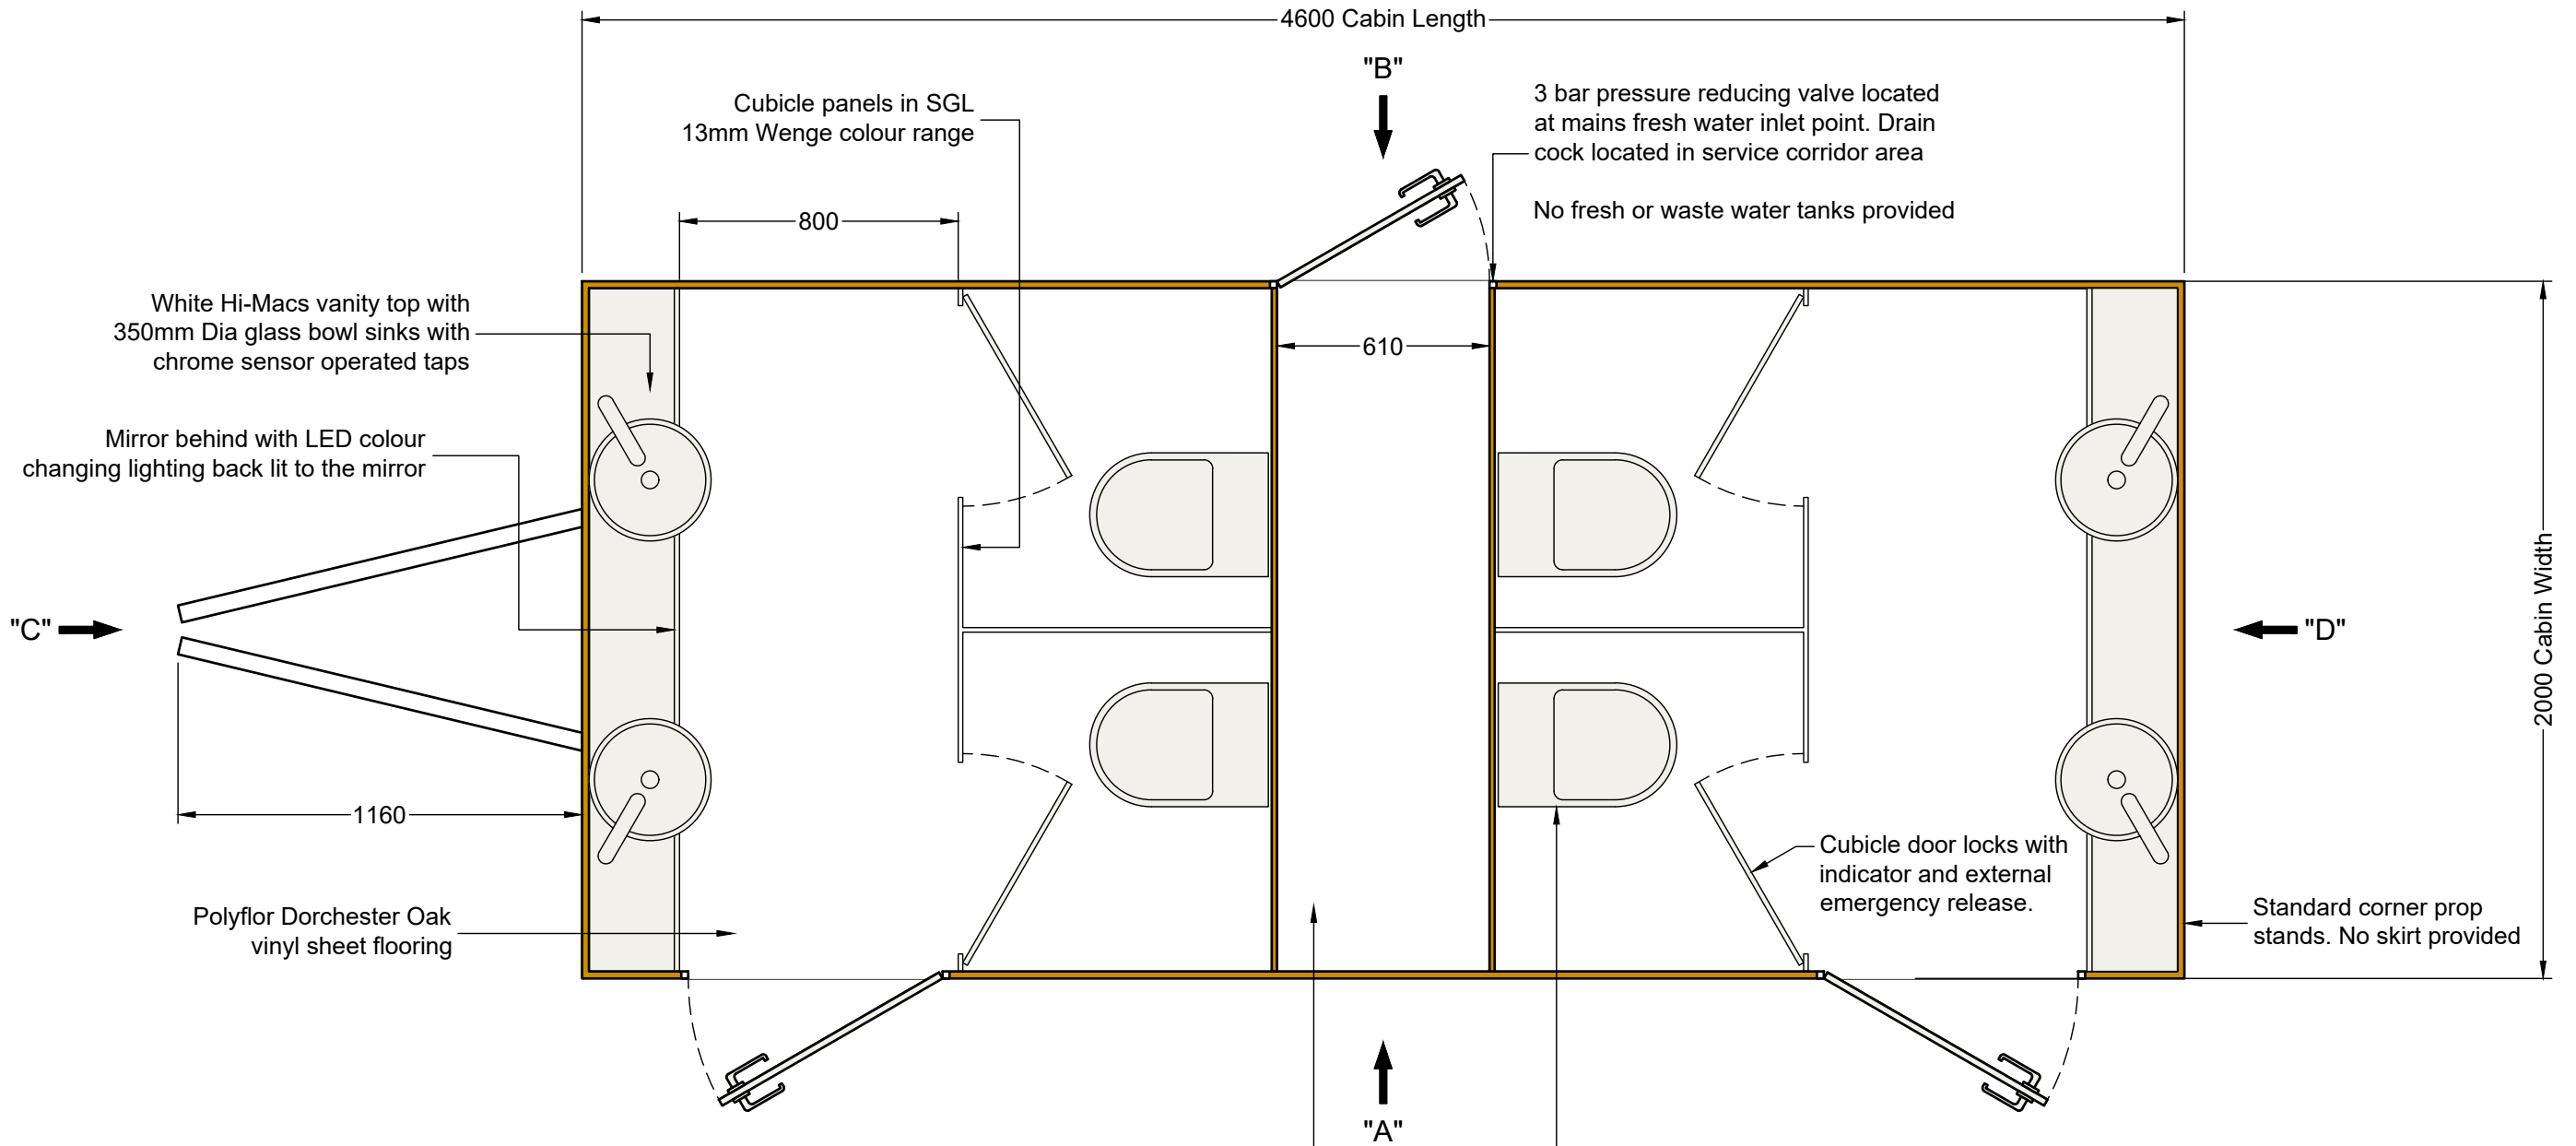

SECTIONAL PLAN

Service corridor to house 230V 1.5Kw 5 litre hot water heater to supply taps only.
 25mm MDPE Polypipe fresh water inlet connection to be located near service door on off side.
 4" waste pipe connection located under door on off side, toilets connected to steel inlets on service corridor floor, then underfloor pipework connecting to single outlet.
 230V fuseboard with 16A 230V inlet socket below located just inside service corridor door 230V LED white GU10 downlighters in cubicles.

Standard white ceramic back to wall toilet pans with concealed cistern inside service corridor and flush button on the wall. Soft close white toilet seat.

portablespace[®]
 cabin & container hire | sales | conversions | modular

- Water Heater - Under/Over Sink
- Shower Heater
- Extraction Fan
- Thermostat
- Frost Stat
- Integrated Container Vent
- ES 12mm Earthing Stud

Additional Details:
 **

Client		
4.6m x 2.0m Mobile Toilet Cabin - Plan View		
Drawn by: PMW		
Date: 23-01-2025	Scale: 1:20@A3	Rev: 0
Container Type: 4.6m x 2.0m Mobile Cabin		

- Water Heater - Under/Over Sink
- Shower Heater
- Extraction Fan
- Thermostat
- Frost Stat
- Integrated Container Vent
- ES 12mm Earthing Stud

Additional Details:
 **

Client		
4.6m x 2.0m Mobile Toilet Cabin - Side Elevations		
Drawn by: PMW		
Date: 23-01-2025	Scale: 1:30@A3	Rev: 0
Container Type: 4.6m x 2.0m Mobile Cabin		