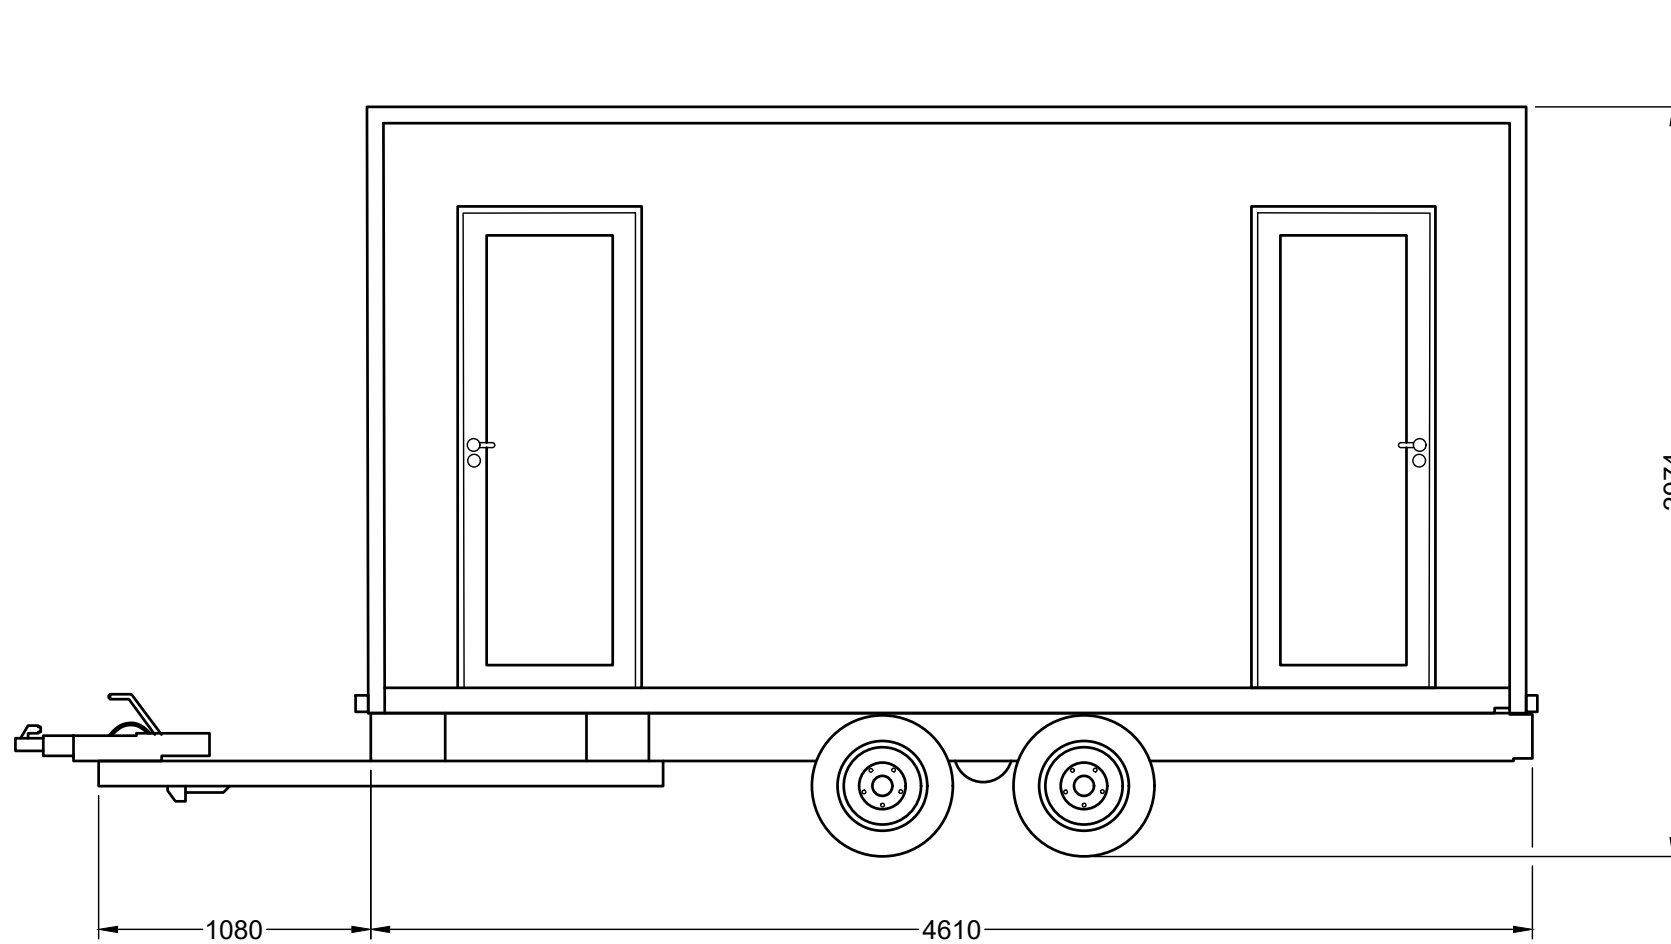

SECTIONAL PLAN

Service corridor to house 230V 1.5Kw 5 litre hot water heater to supply taps only.
 25mm MDPE Polypipe fresh water inlet connection to be located near service door on off side.
 4" waste pipe connection located under door on off side, toilets connected to steel inlets on service corridor floor, then underfloor pipework connecting to single outlet.
 230V fuseboard with 16A 230V inlet socket below located just inside service corridor door 230V LED white GU10 downlighters in cubicles.

Standard white ceramic back to wall toilet pans with concealed cistern inside service corridor and flush button on the wall. Soft close white toilet seat.

portablespace[®]
 cabin & container hire | sales | conversions | modular

- Water Heater - Under/Over Sink
- Shower Heater
- Extraction Fan
- Thermostat
- Frost Stat
- Integrated Container Vent
- ES 12mm Earthing Stud

Additional Details:
 **

Client		
4.6m x 2.0m Mobile Toilet Cabin - Plan View		
Drawn by: PMW		
Date: 23-01-2025	Scale: 1:20@A3	Rev: 0
Container Type: 4.6m x 2.0m Mobile Cabin		