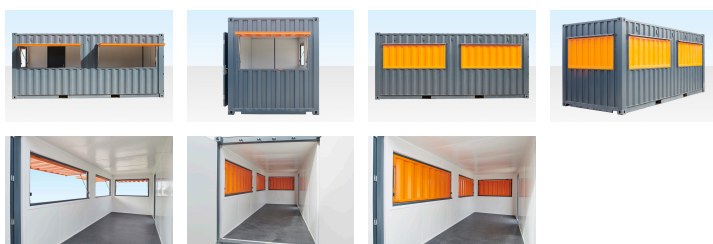

SHIPPING CONTAINER CAFE

Quickfind Code: 1200

Part Number: SALE CAFE CONTAINER

£8,988.00 (exc. VAT)**£10,785.60** (inc. VAT)

PRODUCT DETAILS

This 20ft Container Cafe is one of our most popular [shipping container conversions](#). It is based on a [standard one-trip 20ft x 8ft shipping container](#) and has been converted by our specialist in-house team for use as a food or drinks serving unit.

This container cafe is available for sale and delivery throughout the UK. Standard delivery is 6 – 8 weeks from order.

NEW 20FT SHIPPING CONTAINER CAFE FEATURES

- 2 x serving hatches on the front side 2350mm wide x 900mm high
- 1 x serving hatch on the end 1800mm wide x 900mm high
- Steel 10 point locking Personnel door in the rear
- Double opening door on end for advertising potential
- Fully insulated with 50mm thick Dritherm Earthwool on the walls
- Fully insulated with 100mm thick Earthwool on the ceiling
- Lining boards are 3.6mm thick polyester faced plywood on the ceiling
- 8mm thick melamine faced chipboard on the walls
- 2mm thick non-slip vinyl floor covering

This container cafe is finished in RAL7016 (Grey) with hatches in RAL2004 (Orange). However, we can respray to any standard RAL colour (see options). An electrics pack is also available.

Kitchen equipment including sinks, worktops, coffee machines, ovens etc. are available to meet your specification. Please contact us for more information and prices.

If you are interested in customisations to this container cafe please [contact our container conversions team](#), who will be happy to discuss your specific requirements.

PRODUCT SPECIFICATIONS

External Length (m)	6.06
External Width (m)	2.44
External Height (m)	2.59
Internal Length (m)	5.84
Internal Width (m)	2.35
Internal Height (m)	2.39
Door Width (m)	2.34
Door Height (m)	2.28
Weight (kg)	3100
Floor Type	28mm Marine Ply
Internal Floor Covering	2mm Vinyl
Internal Wall Covering	8mm Melamine Faced Chipboard