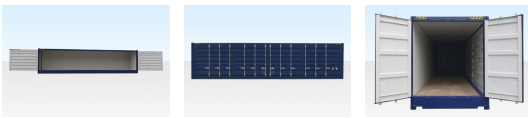

40FT HIGH CUBE (9'6" HIGH) FULL SIDE ACCESS CONTAINER

Quickfind Code: 714

Part Number: SALE 40X8 HC OPENSIDED

£9,900.00 (exc. VAT)

£11,880.00 (inc. VAT)

PRODUCT DETAILS

40ft x 8ft one trip High Cube (9ft 6") shipping containers for sale.

40FT HIGH CUBE OPEN SIDED CONTAINER FEATURES

- NEW – One Trip Only
- 11836mm (38ft 9") side opening with no central post
- CSC plated (gross weight) max: 24000KG
- All Cor-Ten Steel construction
- Exterior hinged double doors with Two locking bars per door at one 8ft end and on one 40ft side with Three locking bars on each door
- 28mm Marine Plywood floor on steel cross members
- 8 Vents
- Steel Bunded floor can be installed at an additional cost

PRODUCT SPECIFICATIONS

External Length (m)	12.19
External Width (m)	2.44
External Height (m)	2.90
Internal Length (m)	12.03
Internal Width (m)	2.29
Internal Height (m)	2.70
Door Width (m)	2.23
Side Door Width (m)	11.84
Door Height (m)	2.59
Floor Type	28mm Marine Ply