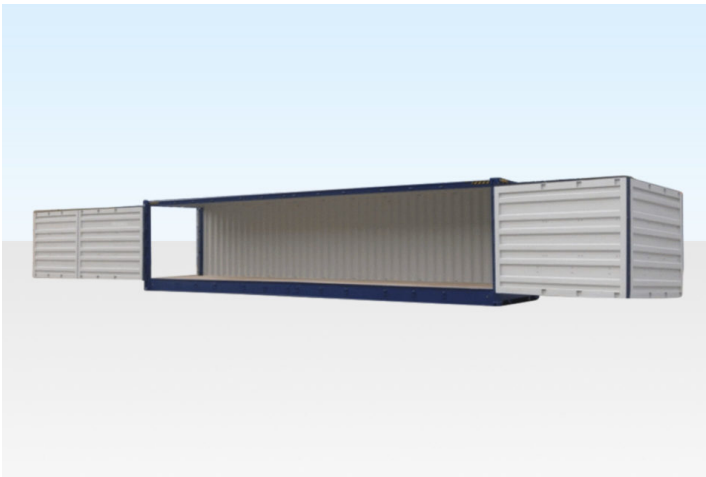

40FT HIGH CUBE (9'6" HIGH) FULL SIDE ACCESS CONTAINER

Quickfind Code: 714

Part Number: SALE 40X8 HC OPENSIDED

£9,900.00 (exc. VAT)

£11,880.00 (inc. VAT)

PRODUCT DETAILS

40ft x 8ft one trip High Cube (9ft 6") shipping containers for sale.

40FT HIGH CUBE OPEN SIDED CONTAINER FEATURES

- NEW – One Trip Only
- 11836mm (38ft 9") side opening with no central post
- CSC plated (gross weight) max: 24000KG
- All Cor-Ten Steel construction
- Exterior hinged double doors with Two locking bars per door at one 8ft end and on one 40ft side with Three locking bars on each door
- 28mm Marine Plywood floor on steel cross members
- 8 Vents
- Steel Bunded floor can be installed at an additional cost

PRODUCT SPECIFICATIONS

External Length (m)	12.19
External Width (m)	2.44
External Height (m)	2.90
Internal Length (m)	12.03
Internal Width (m)	2.29
Internal Height (m)	2.70
Door Width (m)	2.23
Side Door Width (m)	11.84
Door Height (m)	2.59
Floor Type	28mm Marine Ply